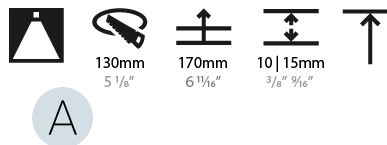

PHYSICAL

Shape: Round
Diameter (mm): 139
Diameter (in): 5 1/2
Height (mm): 151
Height (in): 5 15/16
Ceiling Thickness (mm): 10 / 12.5 / 15
Ceiling Thickness (in): 3/8 or 1/2 or 9/16
Min. Recessing Depth (mm): 170
Min. Recessing Depth (in): 6 11/16
Light Distribution: Downlight
Weight (kg): 0.926
Weight (lbs): 2.04
Fixture Finish: SSR / BKV / CWI / CRY / HAB / UFT / ITA / RUA / FTG / MYG / LOD / PUS / FRO / FUP / KIA / POP / BLS / SPG / MEY / GOH / GUM / CHC / COM / ABZ / JAG / OBR / MOS / ROR
Fixture Material: Aluminum Die Cast
Cut-out Measurements: 130mm / 5 1/8"

ELECTRICAL

Lamp Type: LED (Zhaga Standard)
Input Wattage (W): 28.6
Total Output Wattage (W): 26.4
Dimming: Tri-Mode (Non-Dimming and Phase Dimming (120Vac only) and 0-10V Dimming)
Driver Included: No
Driver Location: Recessed Housing
Driver Type: Constant Current - Universal
Driver Class: Class 2
Housing: See components
Input Voltage (V): 120 - 277
Constant Current (MA): 700

LED

Number of LEDs: 1
Color Temperature (°K): 2700 / 3000 / 3500 / 4000
Max. Delivered Lumen (lm): 2030 / 2080 / 2186 / 2230
Nominal Lumen (lm): 3210 / 3290 / 3459 / 3530
CRI: >90 CRI
Efficiency (%): 0.631
Lamp Life (hrs): 50000

OPTICAL

Reflector: 20 / 25 / 40

RATINGS AND CERTIFICATIONS

Certified By: Certified for North American Standards
IP rating: IP20

PROJECT	_____
TYPE	_____
SPECIFIER	_____
QUANTITY	_____
DATE	_____