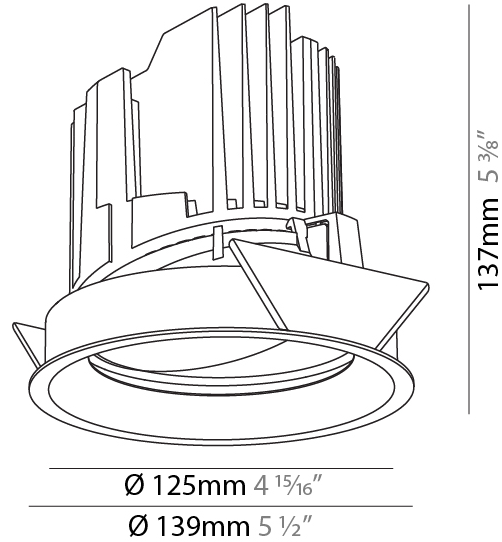

PHYSICAL

Shape: Round
Diameter (mm): 139
Diameter (in): 5 1/2
Height (mm): 137
Height (in): 5 3/8
Ceiling Thickness (mm): 10 / 12.5 / 15
Ceiling Thickness (in): 3/8 or 1/2 or 9/16
Min. Recessing Depth (mm): 150
Min. Recessing Depth (in): 5 7/8
Light Distribution: Adjustable / Downlight
Weight (kg): 0.853
Weight (lbs): 1.88
Fixture Finish: SSR / BKV / CWI / CRY / HAB / LAG / UFT / ITA / RUA / RUR / MIC / FTG / MYG / TWT / LOD / PUS / FRO / FUP / KIA / POP / BLS / SPG / MEY / GOH / GUM / CHC / COM / ABZ / JAG / OBR / MOS / ROR
Fixture Material: Aluminum Die Cast
Cut-out Measurements: 130mm / 5 1/8"

ELECTRICAL

Lamp Type: LED (Zhaga Standard)
Input Wattage (W): 28.6
Total Output Wattage (W): 26.4
Dimming: Tri-Mode (Non-Dimming and Phase Dimming (120Vac only) and 0-10V Dimming)
Driver Included: No
Driver Location: Recessed Housing
Driver Type: Constant Current - Universal
Driver Class: Class 2
Housing: See components
Input Voltage (V): 120 - 277
Constant Current (MA): 700

LED

Number of LEDs: 1
Color Temperature (°K): 2700 / 3000 / 3500 / 4000
Max. Delivered Lumen (lm): 1180 / 1930 / 2029 / 2070
Nominal Lumen (lm): 3210 / 3290 / 3459 / 3530
CRI: >90 CRI
Lamp Life (hrs): 50000

OPTICAL

Reflector: 10 / 18 / 36
Adjustability: Rotational 355°, Tilt 30°

RATINGS AND CERTIFICATIONS

Certified By: Certified for North American Standards
IP rating: IP54