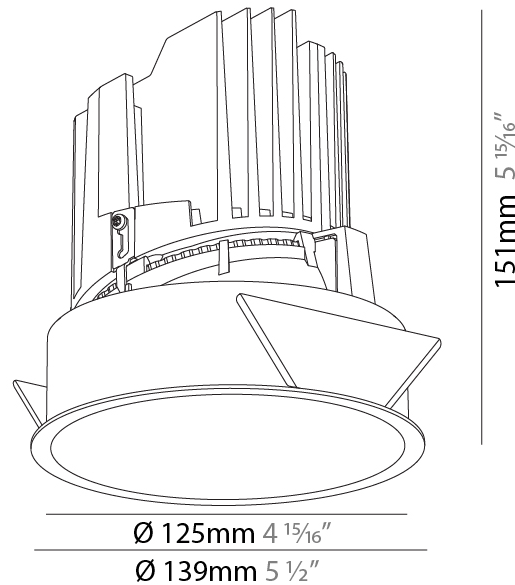

PHYSICAL

Shape: Round
Diameter (mm): 139
Diameter (in): 5 1/2
Height (mm): 151
Height (in): 5 15/16
Ceiling Thickness (mm): 10 / 12.5 / 15
Ceiling Thickness (in): 3/8 or 1/2 or 9/16
Min. Recessing Depth (mm): 170
Min. Recessing Depth (in): 6 11/16
Light Distribution: Downlight
Weight (kg): 0.926
Weight (lbs): 2.04
Fixture Finish: SSR / BKV / CWI / CRY / HAB / UFT / ITA / RUA / FTG / MYG / LOD / PUS / FRO / FUP / KIA / POP / BLS / SPG / MEY / GOH / GUM / CHC / COM / ABZ / JAG / OBR / MOS / ROR
Fixture Material: Aluminum Die Cast
Cut-out Measurements: 130mm / 5 1/8"

ELECTRICAL

Lamp Type: LED (Zhaga Standard)
Input Wattage (W): 28.6
Total Output Wattage (W): 26.4
Dimming: Tri-Mode (Non-Dimming and Phase Dimming (120Vac only) and 0-10V Dimming)
Driver Included: No
Driver Location: Recessed Housing
Driver Type: Constant Current - Universal
Driver Class: Class 2
Housing: See components
Input Voltage (V): 120 - 277
Constant Current (MA): 700

LED

Number of LEDs: 1
Color Temperature (°K): 2700 / 3000 / 3500 / 4000
Max. Delivered Lumen (lm): 2030 / 2080 / 2186 / 2230
Nominal Lumen (lm): 3210 / 3290 / 3459 / 3530
CRI: >90 CRI
Efficiency (%): 0.631
Lamp Life (hrs): 50000

OPTICAL

Reflector: 20 / 25 / 40

RATINGS AND CERTIFICATIONS

Certified By: Certified for North American Standards
IP rating: IP20

PROJECT	_____
TYPE	_____
SPECIFIER	_____
QUANTITY	_____
DATE	_____