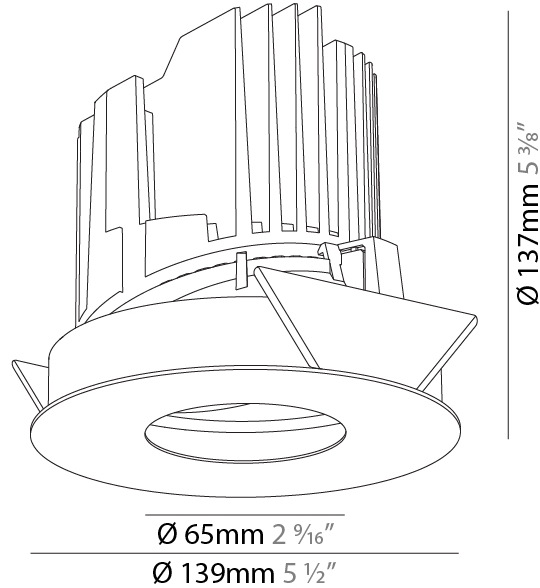

PHYSICAL

Shape: Round
Diameter (mm): 139
Diameter (in): 5 1/2
Height (mm): 137
Height (in): 5 3/8
Ceiling Thickness (mm): 10 / 12.5 / 15 / 25
Ceiling Thickness (in): 3/8 or 1/2 or 9/16
Min. Recessing Depth (mm): 150
Min. Recessing Depth (in): 5 7/8
Light Distribution: Adjustable / Asymmetric
Weight (kg): 0.865
Weight (lbs): 1.9
Fixture Finish: SSR / BKV / CWI / CRY / HAB / UFT / ITA / RUA / FTG / MYG / LOD / PUS / FRO / FUP / KIA / POP / BLS / SPG / MEY / GOH / GUM / CHC / COM / ABZ / JAG / OBR / MOS / ROR
Fixture Material: Aluminum Die Cast
Cut-out Measurements: 130mm / 5 1/8"

ELECTRICAL

Lamp Type: LED (Zhaga Standard)
Input Wattage (W): 28.6
Total Output Wattage (W): 26
Dimming: Tri-Mode (Non-Dimming and Phase Dimming (120Vac only) and 0-10V Dimming)
Driver Included: No
Driver Location: Recessed Housing
Driver Type: Constant Current - Universal
Housing: See components
Input Voltage (V): 120 - 277
Constant Current (MA): 700

LED

Number of LEDs: 1
Color Temperature (°K): 2700 / 3000 / 3500 / 4000
Max. Delivered Lumen (lm): 1890 / 1930 / 2028 / 2070
Nominal Lumen (lm): 3210 / 3290 / 3459 / 3530
CRI: >90 CRI
Lamp Life (hrs): 50000

OPTICAL

Reflector°: 20 / 25 / 40
Adjustability: Fixed

RATINGS AND CERTIFICATIONS

Certified By: Certified for North American Standards
IP rating: IP20

	130mm 5 1/8"	150mm 5 7/8"	10 | 15mm 3/8" | 9/16"	30°	355°	
A