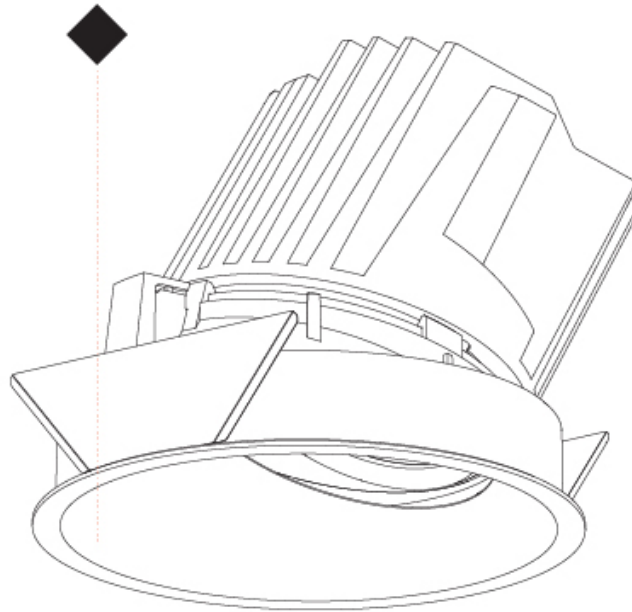

BIONIQ ROUND WALLWASH RECESSED

A35344-

PROJECT

TYPE

SPECIFIER

QUANTITY

DATE