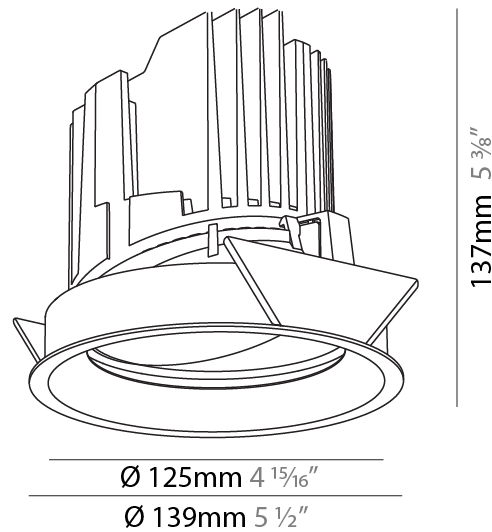

PHYSICAL

Shape: Round
Diameter (mm): 139
Diameter (in): 5 1/2
Height (mm): 137
Height (in): 5 3/8
Ceiling Thickness (mm): 10 / 12.5 / 15
Ceiling Thickness (in): 3/8 or 1/2 or 9/16
Min. Recessing Depth (mm): 150
Min. Recessing Depth (in): 5 7/8
Light Distribution: Adjustable / Downlight
Weight (kg): 0.805
Weight (lbs): 1.77
Fixture Finish: SSR / BKV / CWI / CRY / HAB / LAG / UFT / ITA / RUA / RUR / MIC / FTG / MYG / TWT / LOD / PUS / FRO / FUP / KIA / POP / BLS / SPG / MEY / GOH / GUM / CHC / COM / ABZ / JAG / OBR / MOS / ROR
Fixture Material: Aluminum Die Cast
Cut-out Measurements: 130mm / 5 1/8"

ELECTRICAL

Lamp Type: LED (Zhaga Standard)
Input Wattage (W): 13.2 / 16.5
Total Output Wattage (W): 12 / 14
Dimming: Tri-Mode (Non-Dimming and Phase Dimming (120Vac only) and 0-10V Dimming)
Driver Included: No
Driver Location: Recessed Housing
Driver Type: Constant Current - Universal
Driver Class: Class 2
Housing: See components
Input Voltage (V): 120 - 277
Constant Current (MA): 350

LED

Number of LEDs: 1
Color Temperature (°K): 2700 / 3000 / 3500 / 4000
Max. Delivered Lumen (lm): 870 / 970 / 1039 / 1060
Nominal Lumen (lm): 960 / 1070 / 1156 / 1180
CRI: >90 CRI
Efficiency (%): 0.905
Lamp Life (hrs): 50000

OPTICAL

Reflector°: 10
Optic°: Lens Pack - No Lens
Adjustability: Rotational 355°; Tilt 30°

RATINGS AND CERTIFICATIONS

Certified By: CSA Certified to UL and CSA Standards
IP rating: IP20