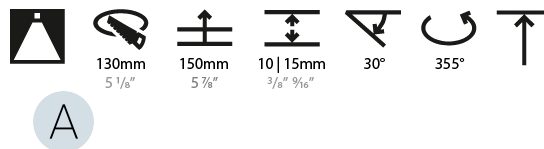

PROJECT	
TYPE	
SPECIFIER	
QUANTITY	
DATE	

BIONIQ ROUND WALLWASH RECESSED

A37858-

base number	Color Temperature	Finishes (Diamond)	Reflector Options

1. To build a product code in our configurator select the specify button on the base model # product page
2. To build a manual product code on this datasheet choose from the options listed below in blue font and add the suffix to the base model #

GENERAL

Series: Bioniq
Subseries: Bioniq Round Wallwash
Brand: Prolicht
Division: Architectural
Mounting Type: Recessed
Mounting Location: Ceiling
Subcategory: Downlight

PHYSICAL

Shape: Round
Diameter (mm): 139
Diameter (in): 5 1/2
Height (mm): 137
Height (in): 5 3/8
Ceiling Thickness (mm): 10 / 12.5 / 15 / 25
Ceiling Thickness (in): 3/8 or 1/2 or 9/16
Min. Recessing Depth (mm): 150
Min. Recessing Depth (in): 5 7/8
Light Distribution: Adjustable / Asymmetric
Weight (kg): 0.865
Weight (lbs): 1.9
Fixture Finish: SSR / BKV / CWI / CRY / HAB / LAG / UFT / ITA / RUA / RUR / MIC / FTG / MYG / TWT / LOD / PUS / FRO / FUP / KIA / POP / BLS / SPG / MEY / GOH / GUM / CHC / COM / ABZ / JAG / OBR / MOS / ROR
Fixture Material: Aluminum Die Cast
Cut-out Measurements: 130mm / 5 1/8"

ELECTRICAL

Lamp Type: LED (Zhaga Standard)
Input Wattage (W): 28.6
Total Output Wattage (W): 26
Dimming: Tri-Mode (Non-Dimming and Phase Dimming (120Vac only) and 0-10V Dimming)
Driver Included: No
Driver Location: Recessed Housing
Driver Type: Constant Current - Universal
Housing: See components
Input Voltage (V): 120 - 277
Constant Current (MA): 700

LED

Number of LEDs: 1
Color Temperature (°K): 2700 / 3000 / 3500 / 4000
Max. Delivered Lumen (lm): 1890 / 1930 / 2028 / 2070
Nominal Lumen (lm): 3210 / 3290 / 3459 / 3530
CRI: >90 CRI
Lamp Life (hrs): 50000

OPTICAL

Reflector: 20 / 25 / 40
Adjustability: Fixed

RATINGS AND CERTIFICATIONS