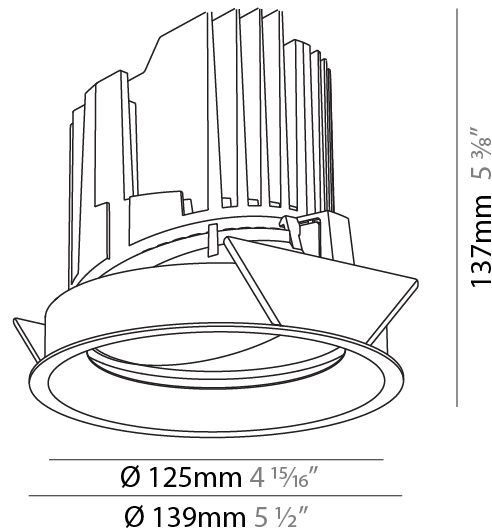

PHYSICAL

Shape: Round
Diameter (mm): 139
Diameter (in): 5 1/2
Height (mm): 137
Height (in): 5 3/8
Ceiling Thickness (mm): 10 / 12.5 / 15
Ceiling Thickness (in): 3/8 or 1/2 or 9/16
Min. Recessing Depth (mm): 150
Min. Recessing Depth (in): 5 7/8
Light Distribution: Adjustable / Downlight
Weight (kg): 0.849
Weight (lbs): 1.87
Fixture Finish: SSR / BKV / CWI / CRY / HAB / UFT / ITA / RUA / FTG / MYG / LOD / PUS / FRO / FUP / KIA / POP / BLS / SPG / MEY / GOH / GUM / CHC / COM / ABZ / JAG / OBR / MOS / ROR
Fixture Material: Aluminum Die Cast
Cut-out Measurements: 130mm / 5 1/8"

ELECTRICAL

Lamp Type: LED (Zhaga Standard)
Input Wattage (W): 13.2 / 16.5
Total Output Wattage (W): 12 / 14
Dimming: Tri-Mode (Non-Dimming and Phase Dimming (120Vac only) and 0-10V Dimming)
Driver Included: No
Driver Location: Recessed Housing
Driver Type: Constant Current - Universal
Driver Class: Class 2
Housing: See components
Input Voltage (V): 120 - 277
Constant Current (MA): 350

LED

Number of LEDs: 1
Color Temperature (°K): 2700 / 3000 / 3500 / 4000
Max. Delivered Lumen (lm): 810 / 900 / 970 / 990
Nominal Lumen (lm): 960 / 1070 / 1156 / 1180
CRI: >90 CRI
Efficiency (%): 0.905
Lamp Life (hrs): 50000

OPTICAL

Reflector°: 10
Adjustability: Rotational 355°; Tilt 30°

RATINGS AND CERTIFICATIONS

Certified By: Certified for North American Standards
IP rating: IP54

	130mm 5 1/8"	150mm 5 7/8"	10 | 15mm 3/8" | 9/16"	30°	355°	
A