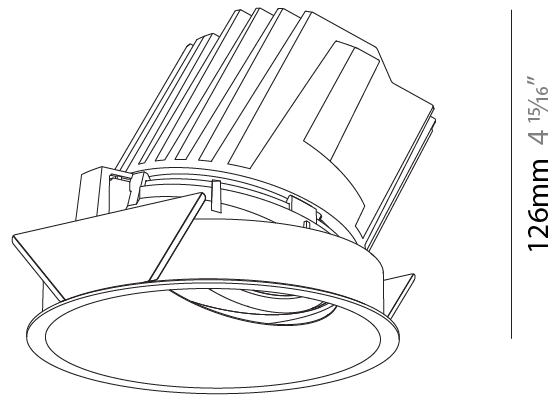

PHYSICAL

Shape: Round
Diameter (mm): 139
Diameter (in): 5 1/2
Height (mm): 126
Height (in): 4 15/16
Ceiling Thickness (mm): 10 / 12.5 / 15
Ceiling Thickness (in): 3/8 or 1/2 or 9/16
Min. Recessing Depth (mm): 140
Min. Recessing Depth (in): 5 1/2
Light Distribution: Adjustable / Asymmetric
Weight (kg): 0.811
Weight (lbs): 1.79
Fixture Finish: SSR / BKV / CWI / CRY / HAB / LAG / UFT / ITA / RUA / RUR / MIC / FTG / MYG / TWT / LOD / PUS / FRO / FUP / KIA / POP / BLS / SPG / MEY / GOH / GUM / CHC / COM / ABZ / JAG / OBR / MOS / ROR
Fixture Material: Aluminum Die Cast
Cut-out Measurements: 130mm / 5 1/8"

ELECTRICAL

Lamp Type: LED (Zhaga Standard)
Input Wattage (W): 13.2 / 16.5
Total Output Wattage (W): 12 / 14
Dimming: Tri-Mode (Non-Dimming and Phase Dimming (120Vac only) and 0-10V Dimming)
Driver Included: No
Driver Location: Recessed Housing
Driver Type: Constant Current - Universal
Driver Class: Class 2
Housing: See components
Input Voltage (V): 120 - 277
Constant Current (MA): 350

LED

Number of LEDs: 1
Color Temperature (°K): 2700 / 3000 / 3500 / 4000
Max. Delivered Lumen (lm): 690 / 760 / 823 / 840
Nominal Lumen (lm): 960 / 1070 / 1156 / 1180
CRI: >90 CRI
Lamp Life (hrs): 50000

OPTICAL

Reflector°: 10
Adjustability: Fixed

RATINGS AND CERTIFICATIONS

Certified By: Certified for North American Standards
IP rating: IP20

Ø 125mm 4 15/16"

Ø 139mm 5 1/2"

126mm 4 15/16"