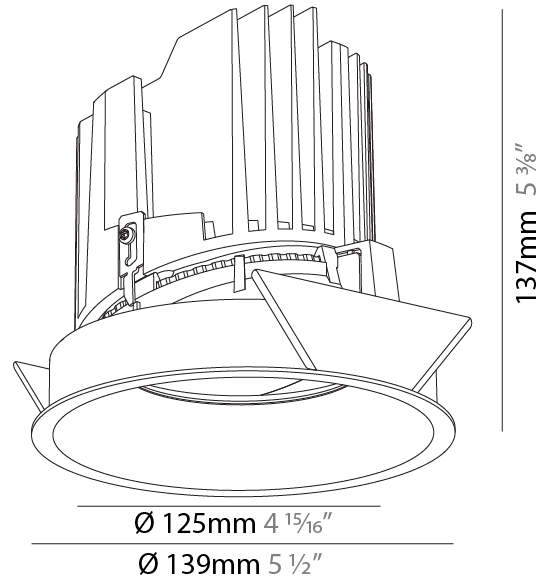

RATINGS AND CERTIFICATIONS

Certified By: Certified for North American Standards
IP rating: IP20

130mm 5 1/8"	150mm 5 7/8"	10 | 15mm 3/8" | 9/16"	10°	355°		

A